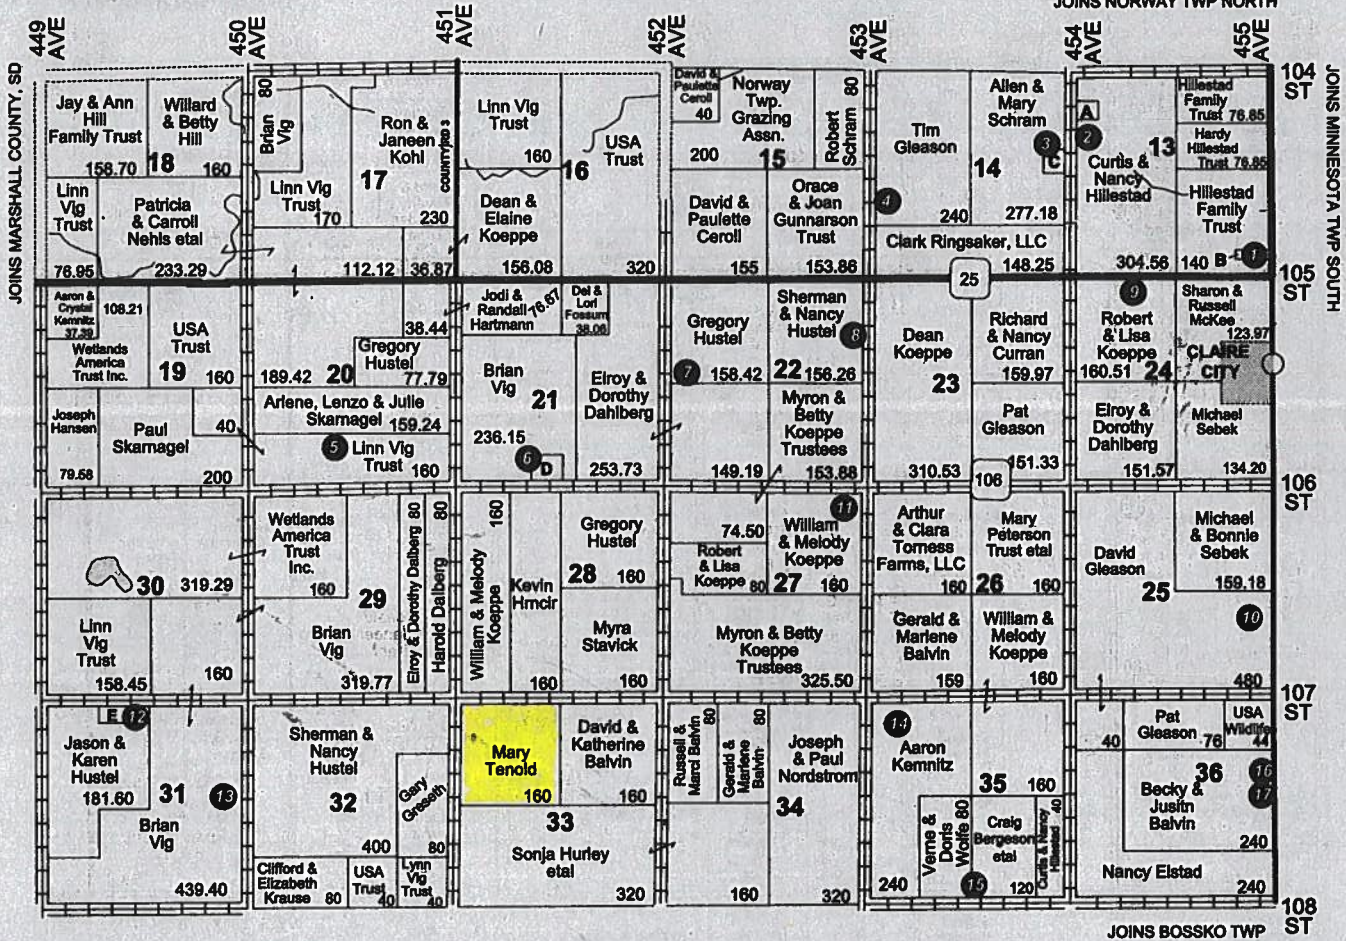

# NORWAY TWP SOUTH

T 128 N

R 52 W

JOINS NORWAY TWP NORTH

LAND OWNER & RURAL RESIDENT MAPS

**Resident Locations**

- 1 Curt Hillestead - 10487
- 2 Dara Harwood - 10420
- 3 Bob Schram - 10443
- 4 Tim Gleason - 10456
- 5 Lynn Vig - 45042
- 6 Harold Dalberg - 45136
- 7 Greg Hustel - 10542
- 8 Sherman Hustel - 10523
- 9 Bob Koepp - 45439
- 10 David Gleason - 10663
- 11 William Koepp - 45287
- 12 Jesse Skamagel - 44949
- 13 Sanford Vig - 10745
- 14 Roger Hofland - 45129
- 15 Aaron & Crystal Kernitz - 45309
- 16 Gerald Balvin - 10747
- 17 Becky Balvin - 10755

**Small Tracts**

- Section 13 A Ronald Harwood - 8.48
- B Curtis Hillestad - 8.26
- Section 14 C Robert Schram - 12.82
- Section 21 D Harold & Melissa Dalberg - 15.80
- Section 31 E Shane & Angela Alberts - 15

# \*\* Plat of: \*\*

Tenold Outlot 4 and Outlot 5 in NW1/4 of  
Section 33, T128N, R52W of the 5th P.M.,  
Roberts County, South Dakota

Scale: 1" = 400'  
July 30, 1998

- = Monument Recovered
- = Capped Iron Pin, Magnet, and Carsonite Post Set
- x = Carsonite Post Set