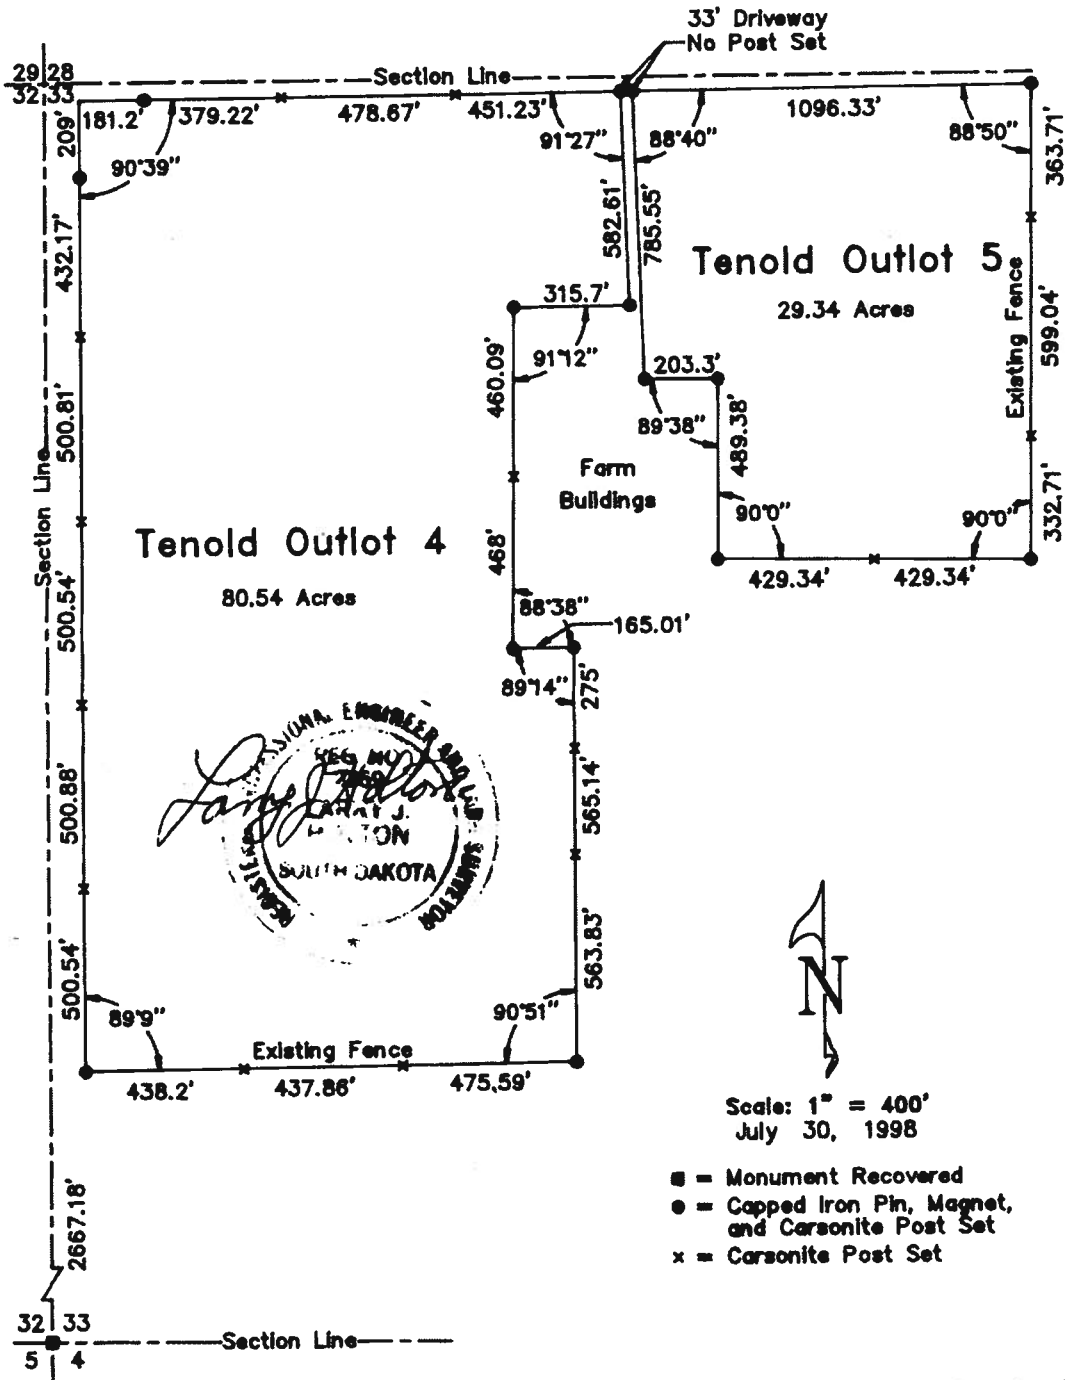

# NORWAY TWP SOUTH

T 128 N

R 52 W

JOINS NORWAY TWP NORTH

LAND OWNER & RURAL RESIDENT MAPS

**Resident Locations**

- 1 Curt Hillestead - 10487
- 2 Dara Harwood - 10420
- 3 Bob Schram - 10443
- 4 Tim Gleason - 10456
- 5 Lynn Vig - 45042
- 6 Harold Dalberg - 45136
- 7 Greg Hustel - 10542
- 8 Sherman Hustel - 10523
- 9 Bob Koepp - 45439
- 10 David Gleason - 10663
- 11 William Koepp - 45287
- 12 Jesse Skamagel - 44949
- 13 Sanford Vig - 10745
- 14 Roger Hofland - 45129
- 15 Aaron & Crystal Kernitz - 45309
- 16 Gerald Balvin - 10747
- 17 Becky Balvin - 10755

**Small Tracts**

- Section 13 A Ronald Harwood - 8.48
- B Curtis Hillestad - 8.26
- Section 14 C Robert Schram - 12.82
- Section 21 D Harold & Melissa Dalberg - 15.80
- Section 31 E Shane & Angela Alberts - 15

# \*\* Plat of: \*\*

Tenold Outlot 4 and Outlot 5 in NW1/4 of  
Section 33, T128N, R52W of the 5th P.M.,  
Roberts County, South Dakota

Scale: 1" = 400'  
July 30, 1998

- = Monument Recovered
- = Capped Iron Pin, Magnet, and Carsonite Post Set
- x = Carsonite Post Set