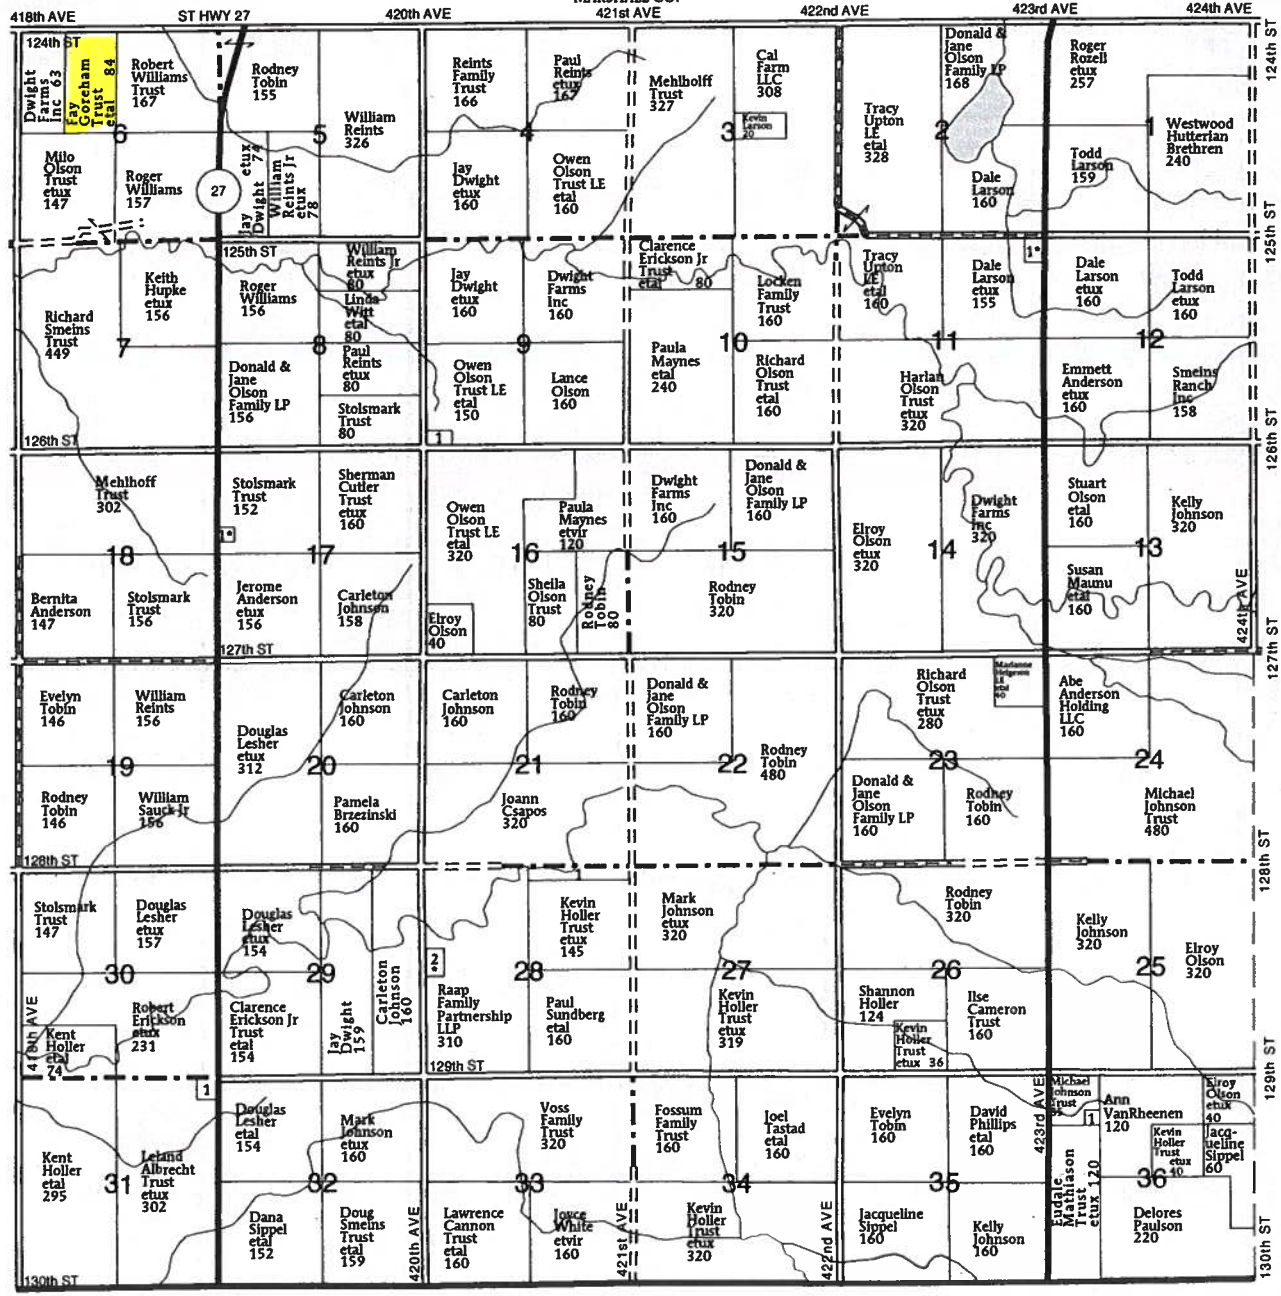

MARSHALL CO.

UNION TWP.

HOMER TOWNSHIP

SECTION 9

1. Olson Trust, Sheila 10

SECTION 11

1. Kramer, Sean etux 6

SECTION 17

1. Anderson, Jerome etux 5

SECTION 28

1. Csapos, Joann 15

2. Mertz, Thomas etux 10

SECTION 31

1. Homer Cemetery Assn 8

SECTION 36

1. Johnson, Kelly 5