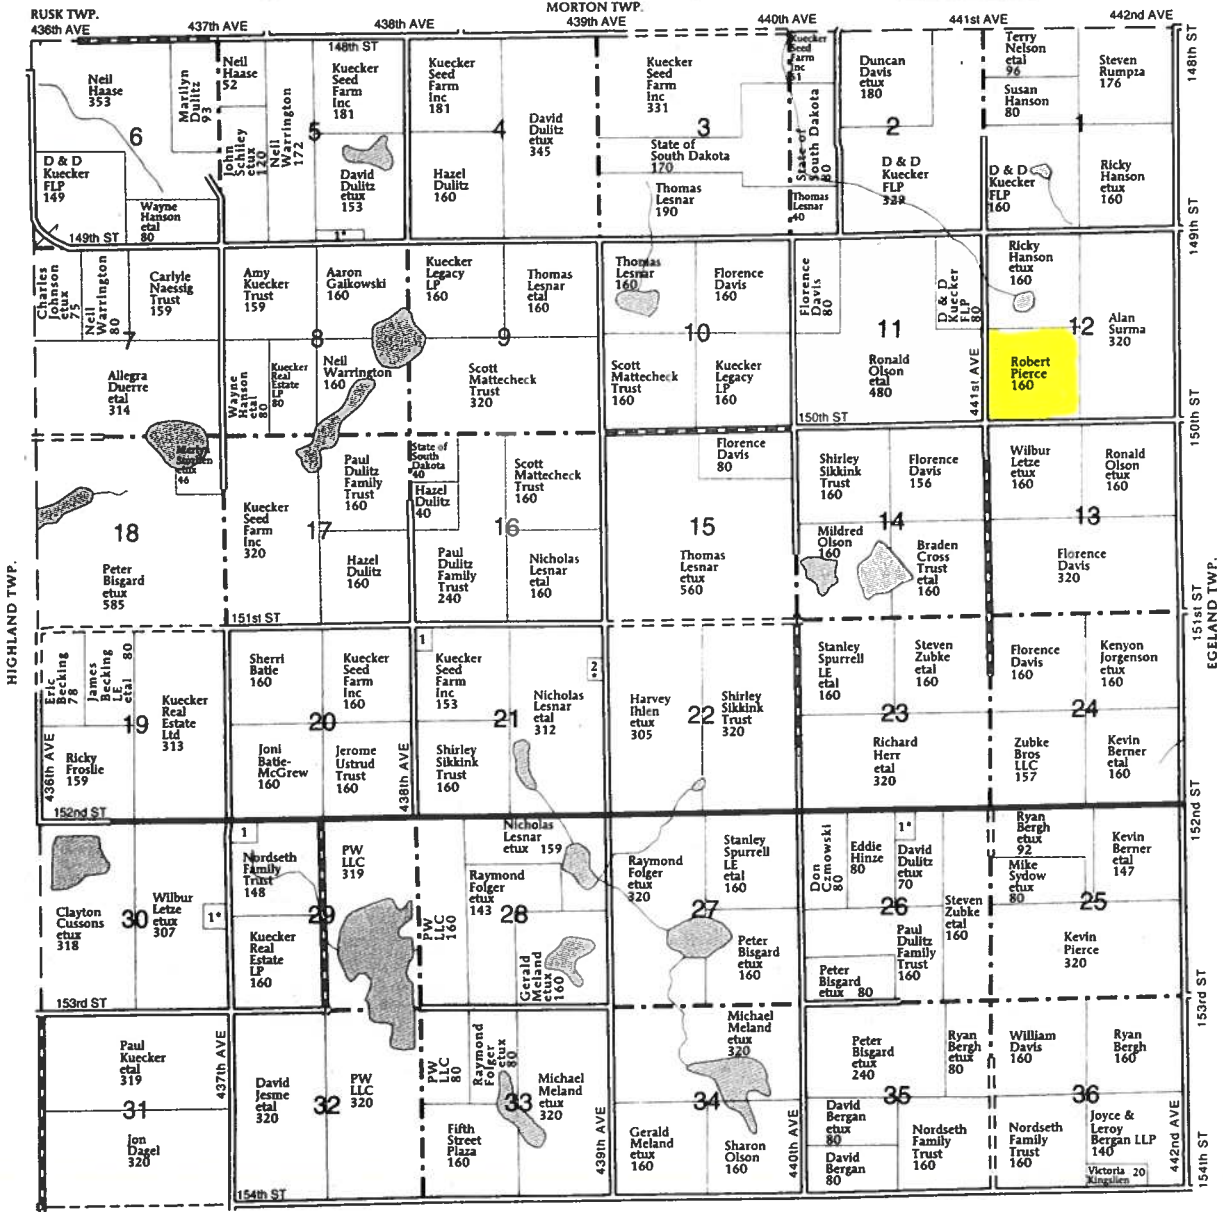

T-120-N

WHEATLAND PLAT

R-55-W

(Landowners)

CODINGTON CO.

WHEATLAND TOWNSHIP

SECTION 29

1. Olson, Stephen 12

SECTION 5

1. Reichmann, Michael 7

SECTION 30

1. Abernathy, Richard 12

SECTION 21

1. Sleh, Rachel 7

2. Egan, James 7

SECTION 26

1. Lobert, Ronald 10