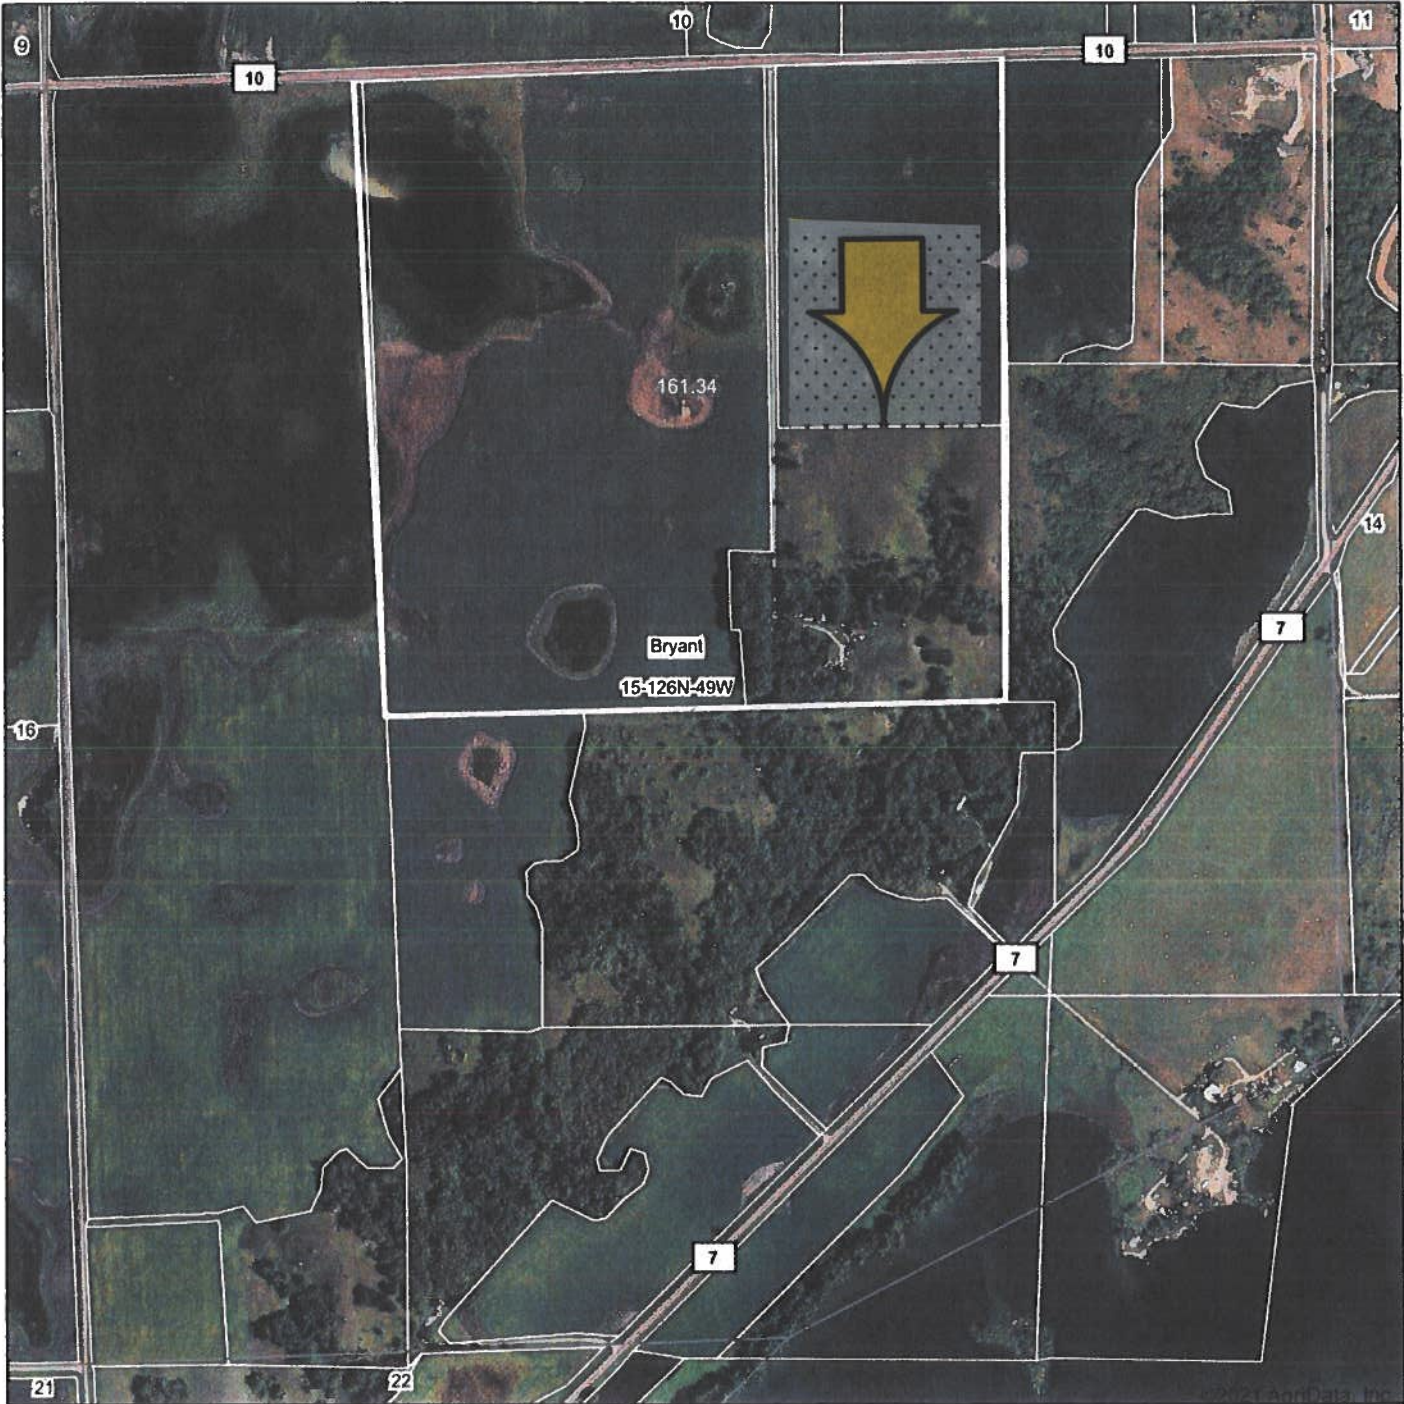

Aerial Map

Map Center: 45° 41' 45.46, -96° 46' 54.85

15-126N-49W
Roberts County
South Dakota

2/25/2021

Field borders provided by Farm Service Agency as of 5/21/2008.

Aerial Map

Borrower					
Property Address 47057 116th Street					
City	Rosholt	County	Roberts	State	SD Zip Code 57260
Lender/Client					