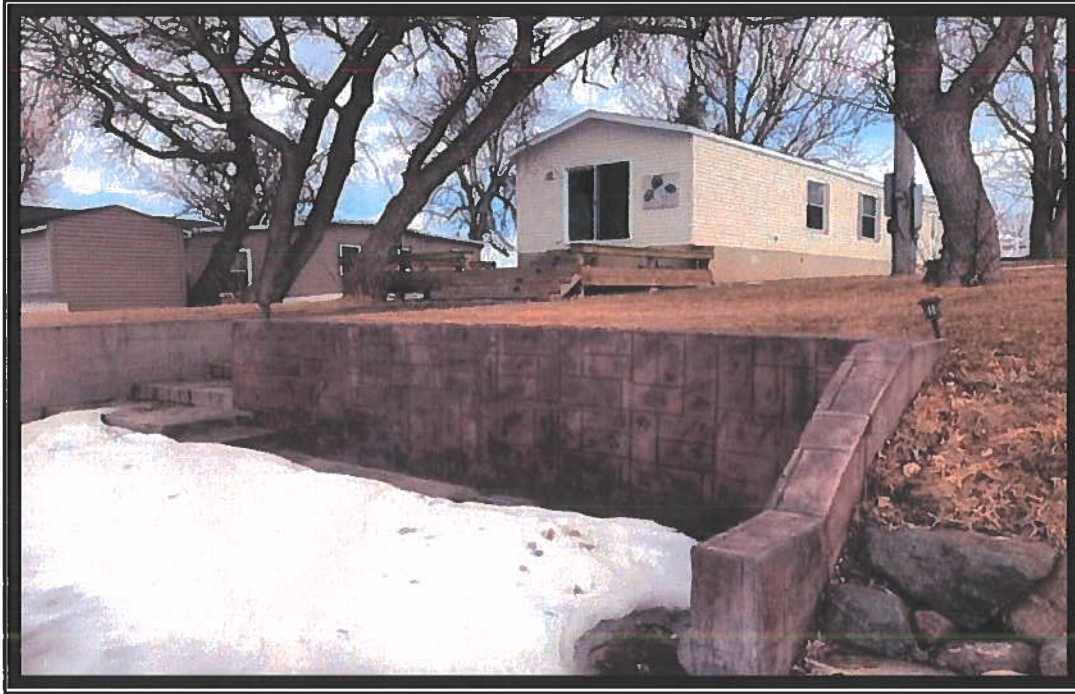

ROY LAKE PROPERTY FOR SALE

**438723 Northside Drive
Lake City, SD 57247**

Beautiful Roy Lake Property for Sale: Your chance to purchase a very nice property on one of the regions best lakes. Property has nice walk out lake access on the front lot and boasts a level back lot that has rural water and electric hookups already in place. Quality cement landscaping adjacent to the lake which is perfect for summer time relaxation. Very nice move in ready home - 2007 Redman 76x16 mobile home with 3 bedrooms and central air. This one won't last long!

Roy Lake: Roy Lake is located in Marshall County, South Dakota. This lake is 2,054 acres in size. It is approximately 21 feet deep at its deepest point. Great lake for boating, swimming or fishing.

Private Showings: Contact Gordon Nielsen at 605-742-0416 to schedule a showing.