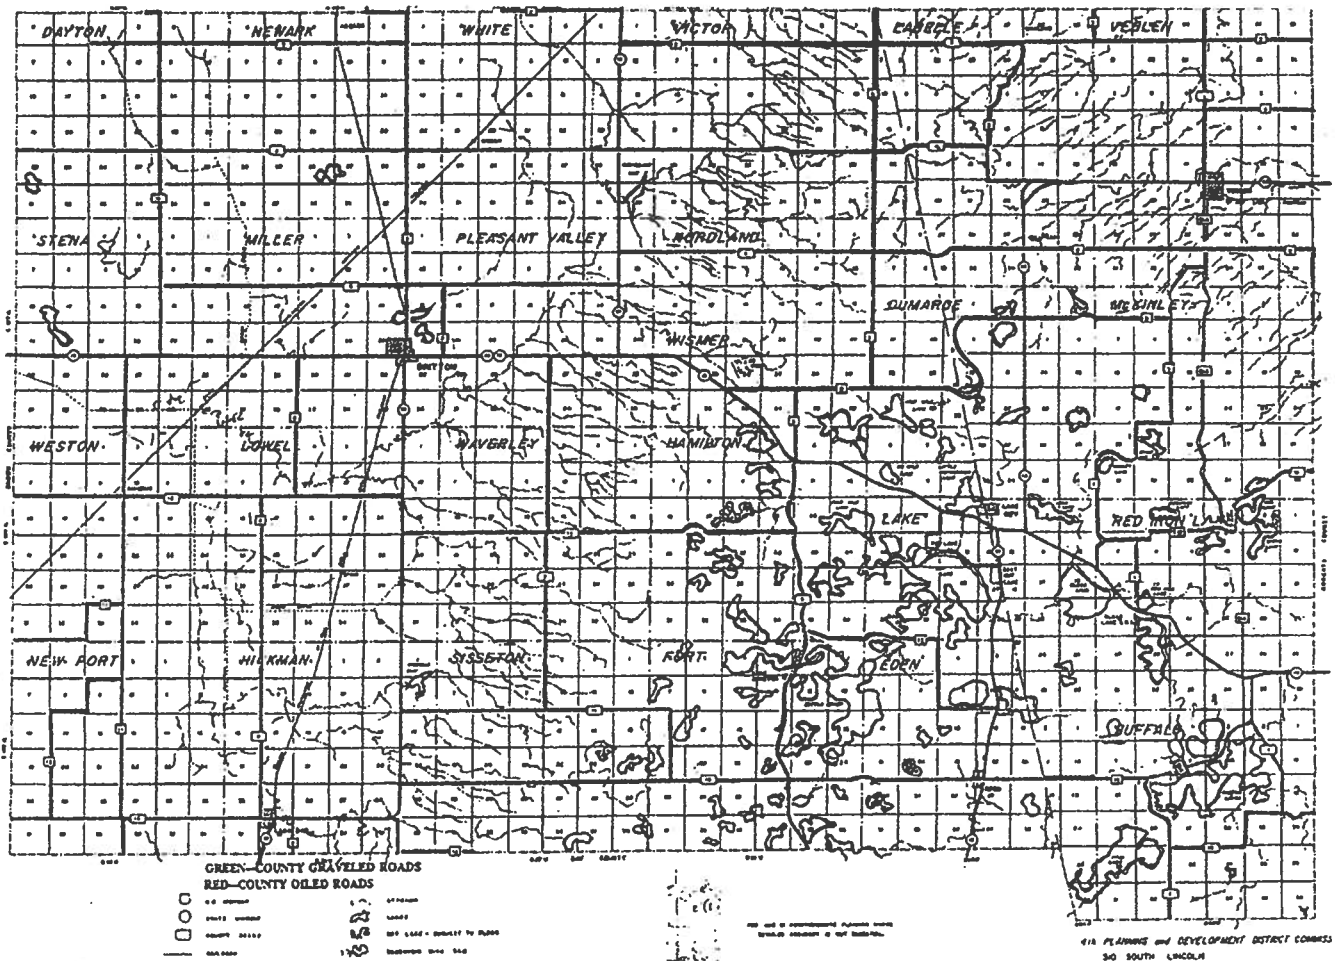

STATE MAP

MARSHALL COUNTY MAP

DAY COUNTY MAP